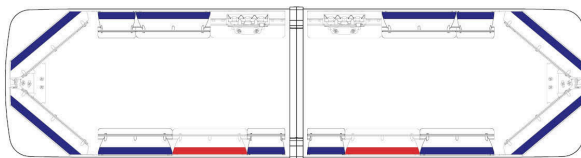

44" Liberty II IW44044R-4

List Price: **£1545** NOW **£1295***

48" Liberty II IW4808R-4

List Price: **£1595** NOW **£1345***

Add Feet: **£35 Nett**
Add CCP: **£60 Nett**

*Price before customer discount
**Offer available only with featured Liberty II lightbars