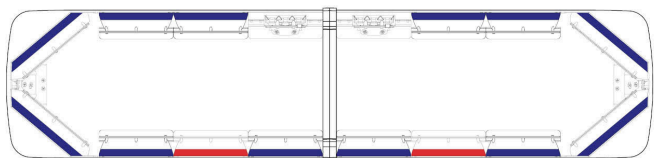

LIBERTY II

SAVE £250

The Liberty II offers cutting-edge optics and enhanced warning power, designed specifically for emergency and commercial fleets that require top performance. It delivers exceptional brightness and clarity, performing reliably even in challenging conditions. Hard-coated lenses protect against harsh weather, UV rays, and road debris, supporting durability where it counts. Compatible with Whelen's WeCanX® system, it allows precise control and customisation of flash patterns and lighting behaviours.

44" Liberty II IW44044R-4

List Price: **£1545** NOW **£1295***

48" Liberty II IW4808R-4

List Price: **£1595** NOW **£1345***

Add Feet: **£35 Nett**
Add CCP: **£60 Nett**

*Price before customer discount
**Offer available only with featured Liberty II lightbars